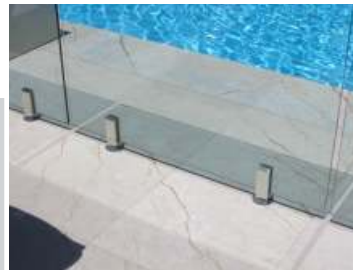

since 1997

COVER FRAMELESS GLASS

Side Mounted Balustrade

Recessed Balustrade

Side Mounted Balustrade

Top Mounted Balustrade

Customized solution to enclose your patio, balcony, pool or staircase

Safety Barrier

Safety Wind Barrier

Stylish Floor Brackets

Non-Corrosive Brackets

Enjoy the View

Versatile Staircase Application

Side Mounted Brackets

Multi Landing Staircase

Products available: